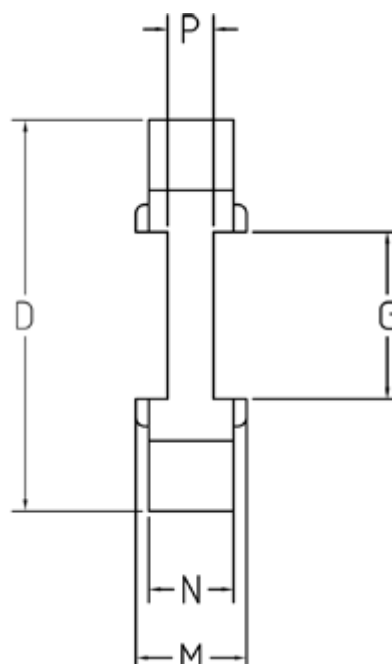

# Data Sheet

Article number: 333501402

Description: Element Klonex ES 24/28  
Red spider 98 Sh A

## Measures

D = 30

G = 10,5

M = 13

N = 10

P = 2.0